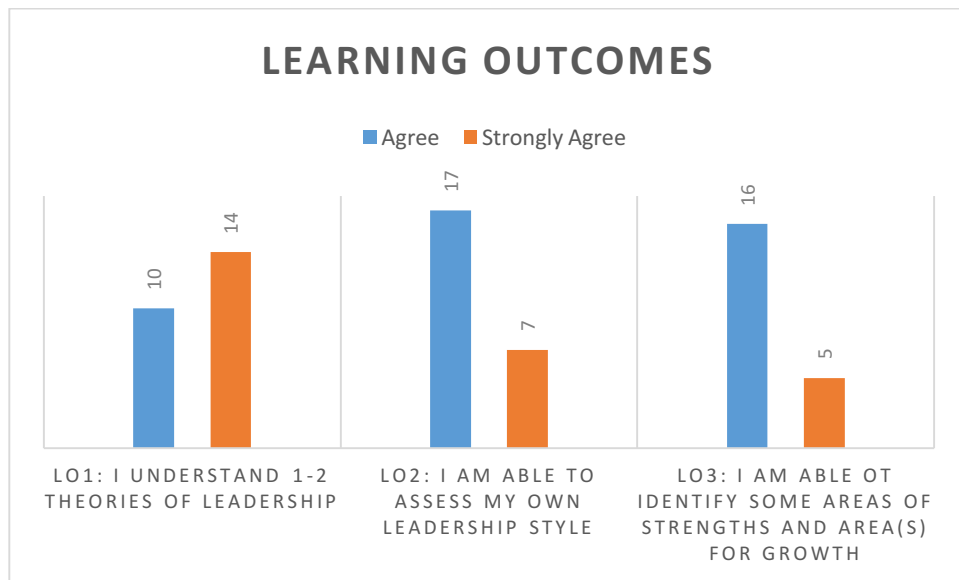

DISH & DISCUSS

DD2: Lessons in Leadership October 11, 2016 Assessment Results

N=24 Respondents

N=24 Respondents