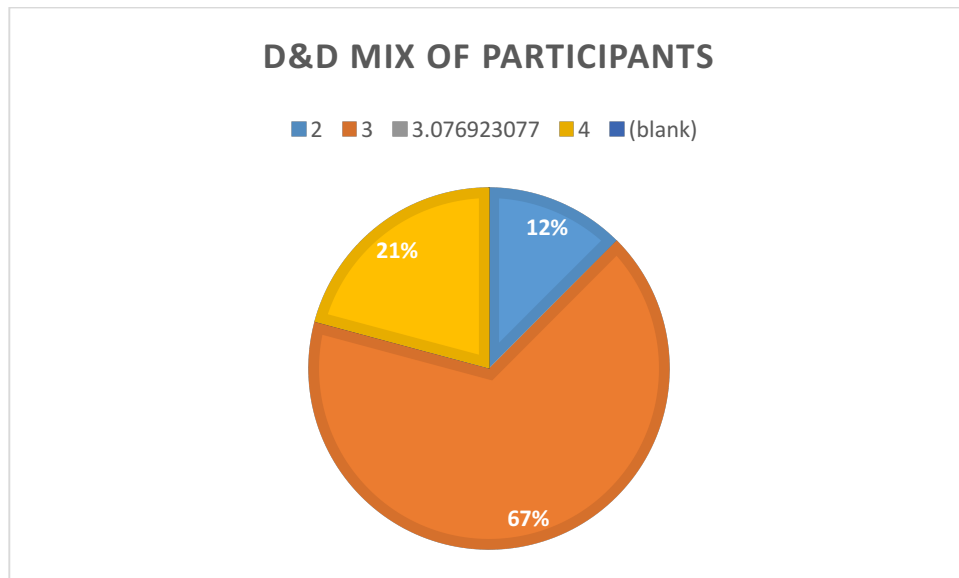

DISH & DISCUSS

DD2: Lessons in Leadership October 11, 2016 Assessment Results

N=24 Respondents

N=24 Respondents