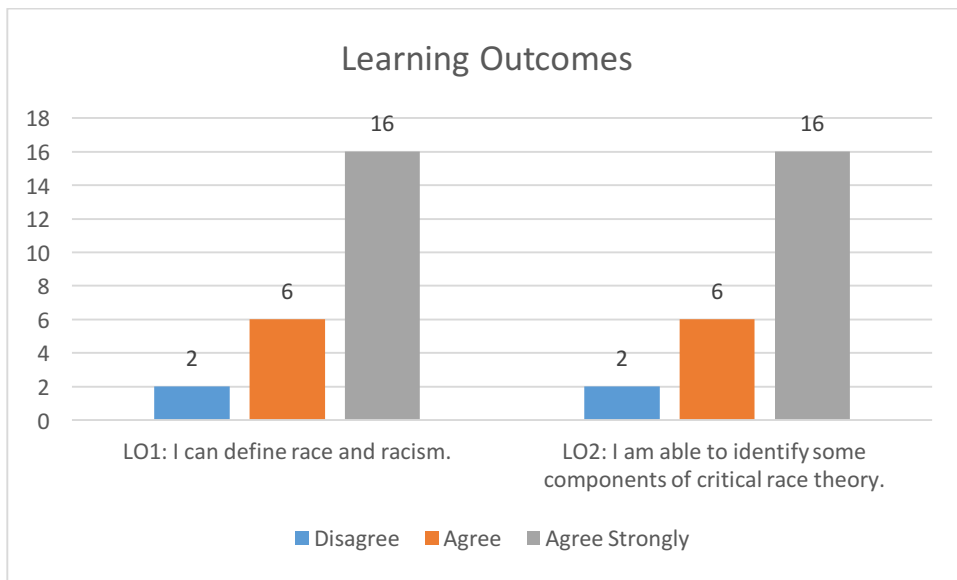

## DD6: Critical Race Theory November 30, 2016 Assessment Results

N=24 Respondents

N=24 Respondents