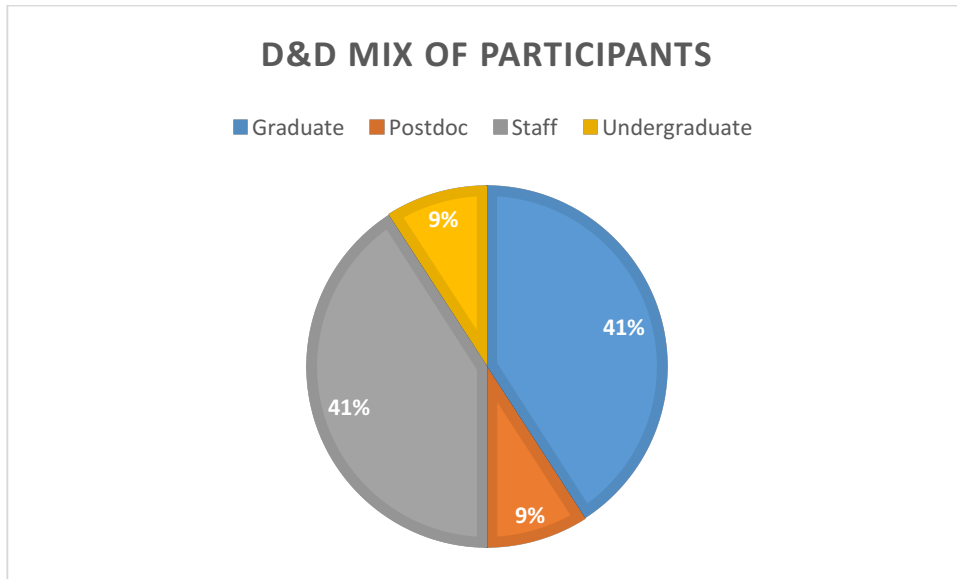

## DD6: Critical Race Theory November 30, 2016 Assessment Results

N=24 Respondents

N=24 Respondents