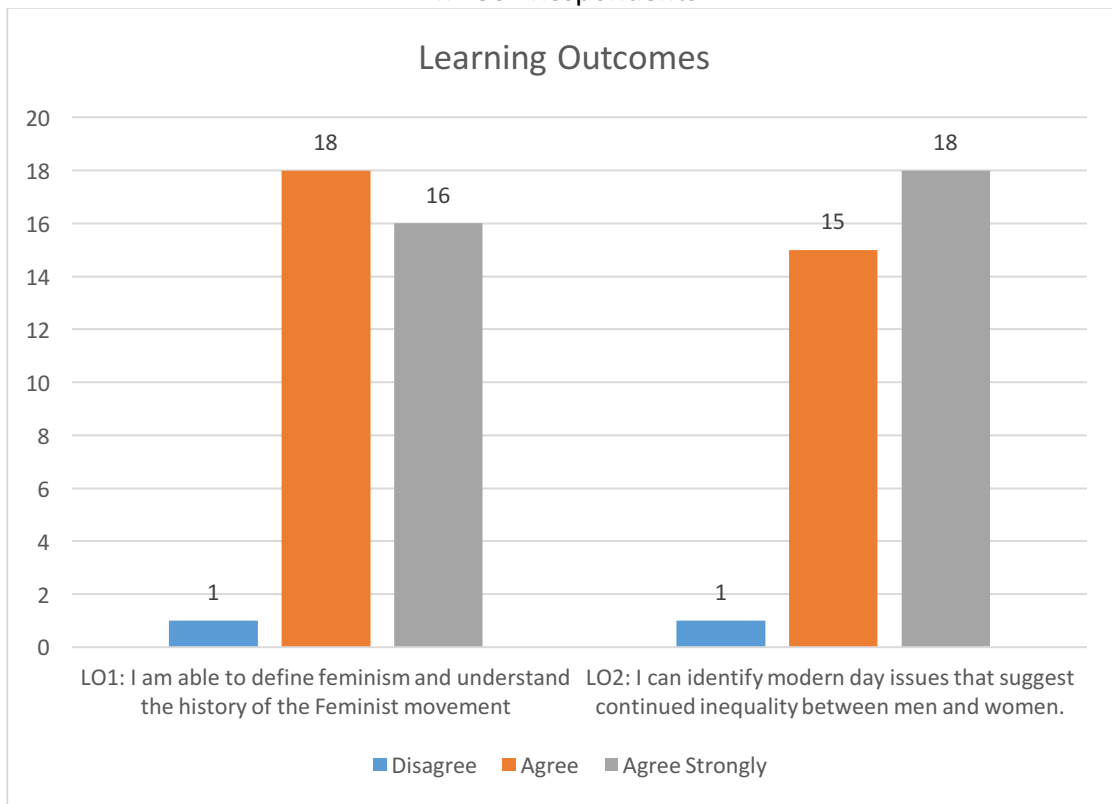

## DD10: Structural Inequality & Feminism

February 21, 2017  
Assessment Results  
n=35 responses  
45 Attendees

n= 30 Respondents

n= 34 Respondents