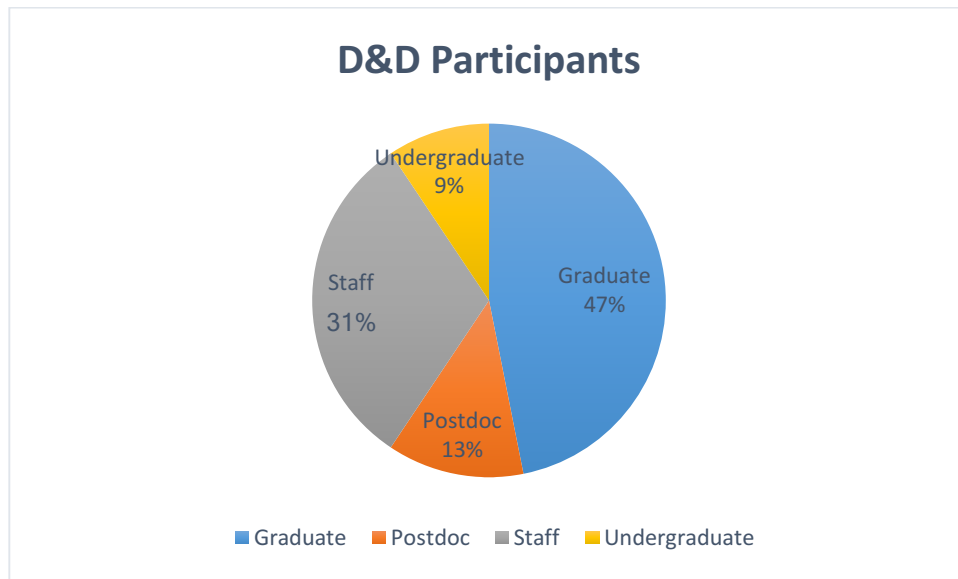

DISH & DISCUSS

DD 6: Welcome to Hollywood!

November 29, 2017

Assessment Results

N=80+; survey results n=32-48

n=32 Respondents

n=48 Respondents