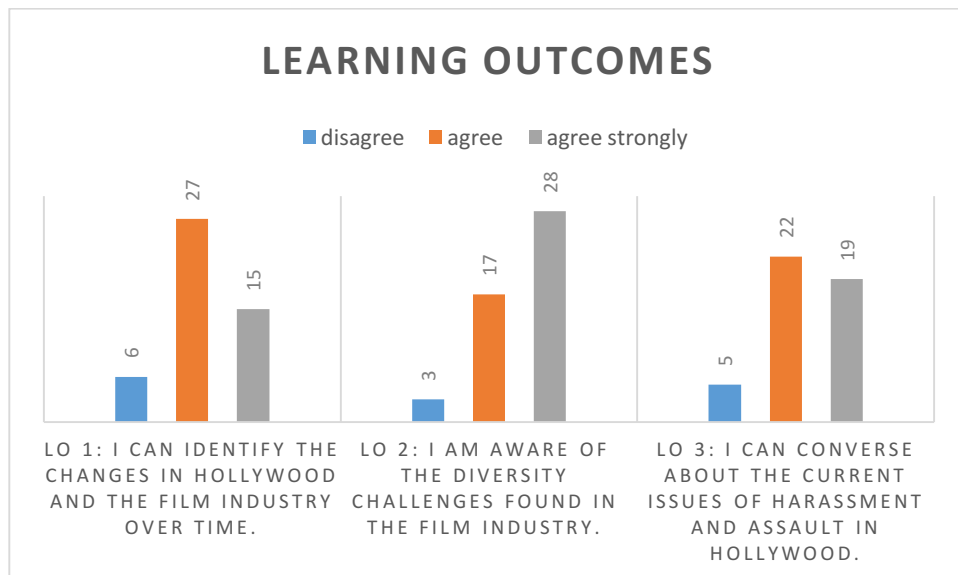

DISH & DISCUSS

DD 6: Welcome to Hollywood!

November 29, 2017

Assessment Results

N=80+; survey results n=32-48

n=32 Respondents

n=48 Respondents