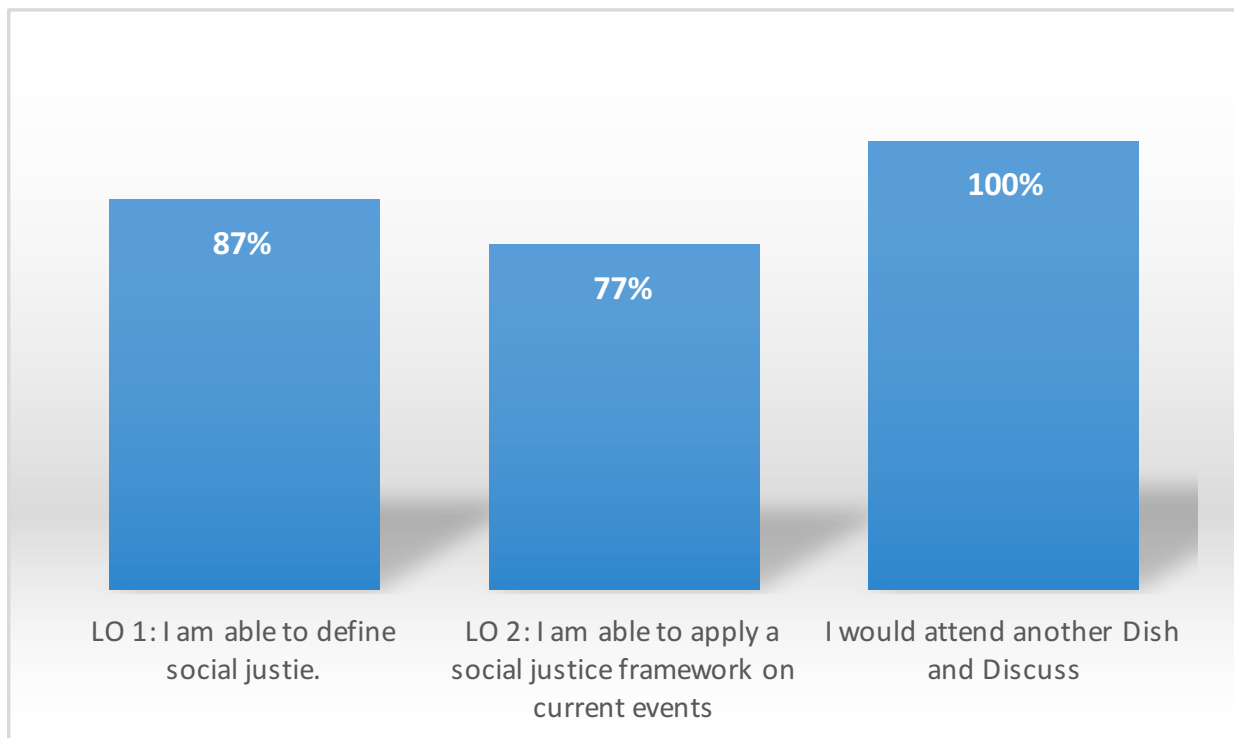

DISH & DISCUSS

DD1: What is Social Justice

October 5, 2016

Assessment Results

N=47 Respondents

N=53 Respondents

N=47 Respondents