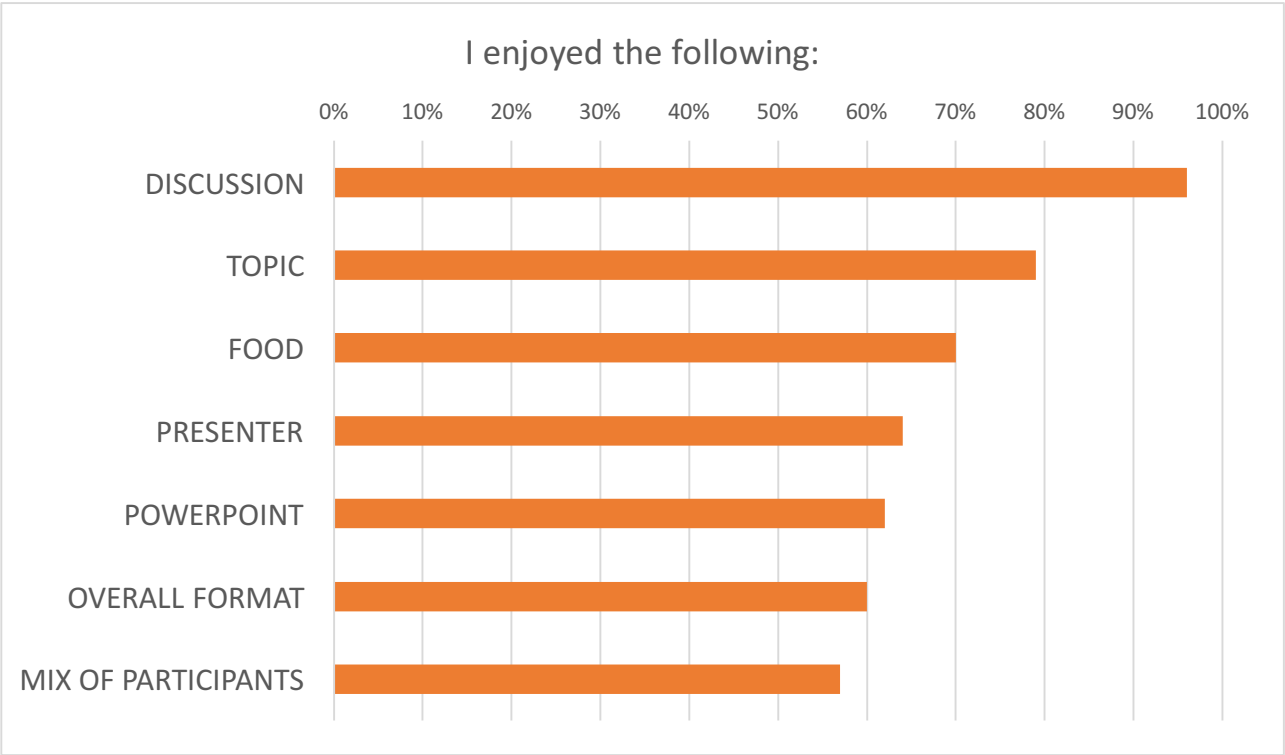

DISH & DISCUSS

DD1: What is Social Justice

October 5, 2016

Assessment Results

N=47 Respondents

N=53 Respondents

N=47 Respondents