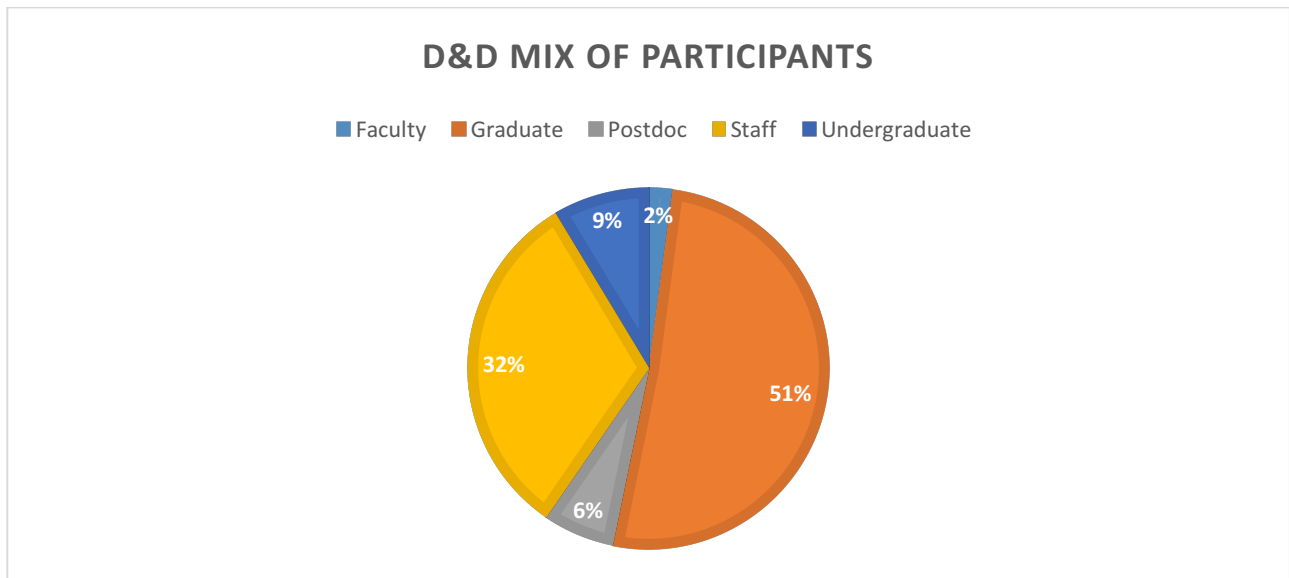

DISH & DISCUSS

DD1: What is Social Justice

October 5, 2016

Assessment Results

N=47 Respondents

N=53 Respondents

N=47 Respondents